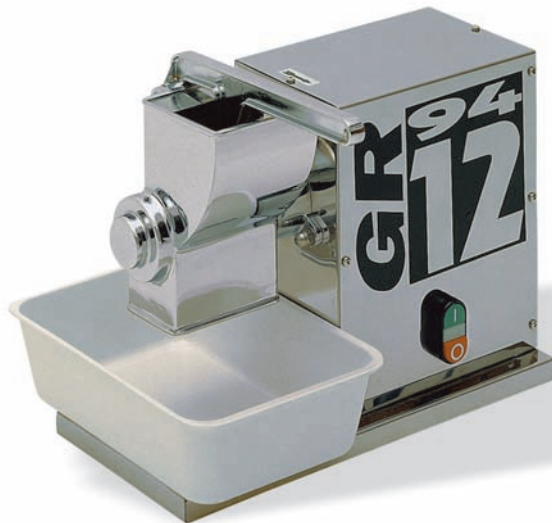

GRATTUGIE CE USO PROFESSIONALE IN ACCIAIO INOSSIDABILE  
STAINLESS STEEL PROFESSIONAL CE CHEESE GRATERS

GR 94 / 12

GR 94 / 22