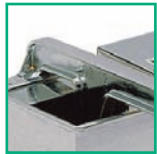

GRATTUGIE CE USO PROFESSIONALE IN ACCIAIO INOSSIDABILE  
STAINLESS STEEL PROFESSIONAL CE CHEESE GRATERS

GR 94 / 12

GR 94 / 22