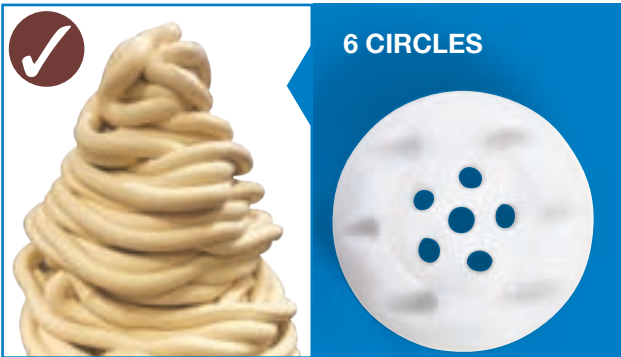

Nozzles

Create the style of your Soft serve ice cream. Choose and customize the shape.

Nozzles

BIG STAR

SMALL ROUND NOZZLE

MEDIUM STAR

STAR NOZZLE

SMALL STAR

TRIANGLE NOZZLE

LINE

BALL TUBE SWIRL

ROUND

BALL TUBE REGULAR

Available in a **box** containing the entire Nozzles Collection.

The nozzles are optional for all Soft Serve machine STAR models. Also available as spare parts.
 For all other Soft Serve machine models, it's necessary to purchase also the specific dispensing head.