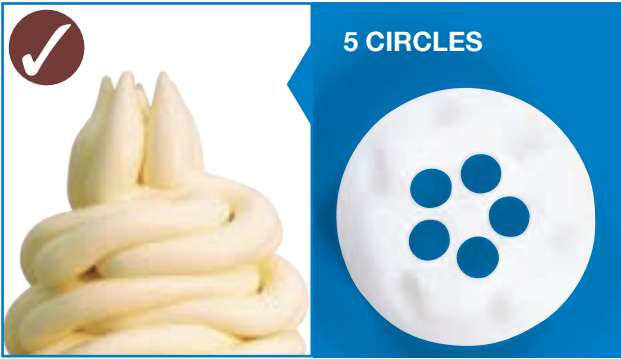

Nozzles

Create the style of your Soft serve ice cream. Choose and customize the shape.

Nozzles

BIG STAR

SMALL ROUND NOZZLE

MEDIUM STAR

STAR NOZZLE

SMALL STAR

TRIANGLE NOZZLE

LINE

BALL TUBE SWIRL

ROUND

BALL TUBE REGULAR

Available in a **box** containing the entire Nozzles Collection.

The nozzles are optional for all Soft Serve machine STAR models. Also available as spare parts.
 For all other Soft Serve machine models, it's necessary to purchase also the specific dispensing head.